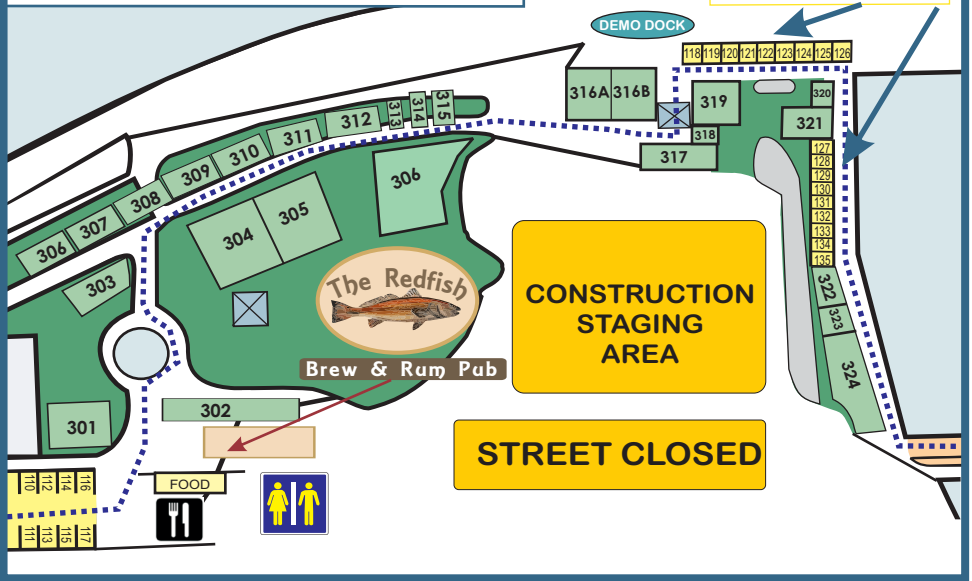

46 ANNUAL FORT MYERS BOAT SHOW

- Walking Path
- Booth Display
- Dry Boat Display
- Trailer Display
- Restrooms
- Food and Drinks

AREA 4

AREA 1

AREA 3

AREA 2

GO GoBoatingFlorida.com

FISHIN' FRANKS
FISHIN' VILLAGE
 SEMINARS - FISHING SIMULATOR
 CASTING POND
 TACKLE SHOW

AREA 1 (Show Entrance, east to bridge)

SHOW ENTRANCE

AREA 2 (Under Bridge & Heitman St.)

FISHIN' FRANKS

FISHIN' VILLAGE

**Hundreds of Rods, Reels & Lures
Seminars - Simulators - Casting**

AREA 3 (Centennial Park)

AREA 4 (Edwards Drive & Yacht Basin)