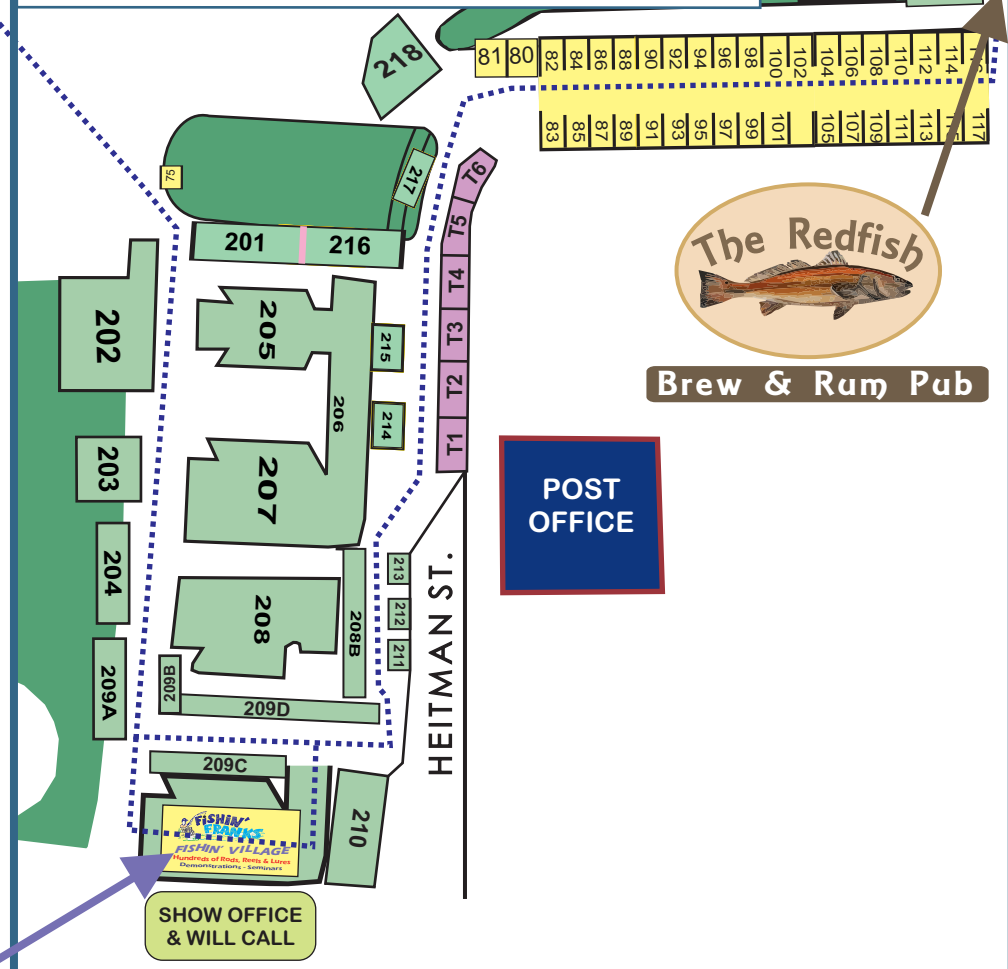

46 ANNUAL FORT MYERS BOAT SHOW

- Walking Path
- Booth Display
- Dry Boat Display
- Trailer Display
- Restrooms
- Food and Drinks

AREA 4

AREA 1

AREA 3

AREA 2

GO GoBoatingFlorida.com

FISHIN' FRANKS
FISHIN' VILLAGE
 SEMINARS - FISHING SIMULATOR
 CASTING POND
 TACKLE SHOW

AREA 1 (Show Entrance, east to bridge)

SHOW ENTRANCE

AREA 2 (Under Bridge & Heitman St.)

FISHIN' FRANKS

FISHIN' VILLAGE

**Hundreds of Rods, Reels & Lures
Seminars - Simulators - Casting**

AREA 3 (Centennial Park)

AREA 4 (Edwards Drive & Yacht Basin)