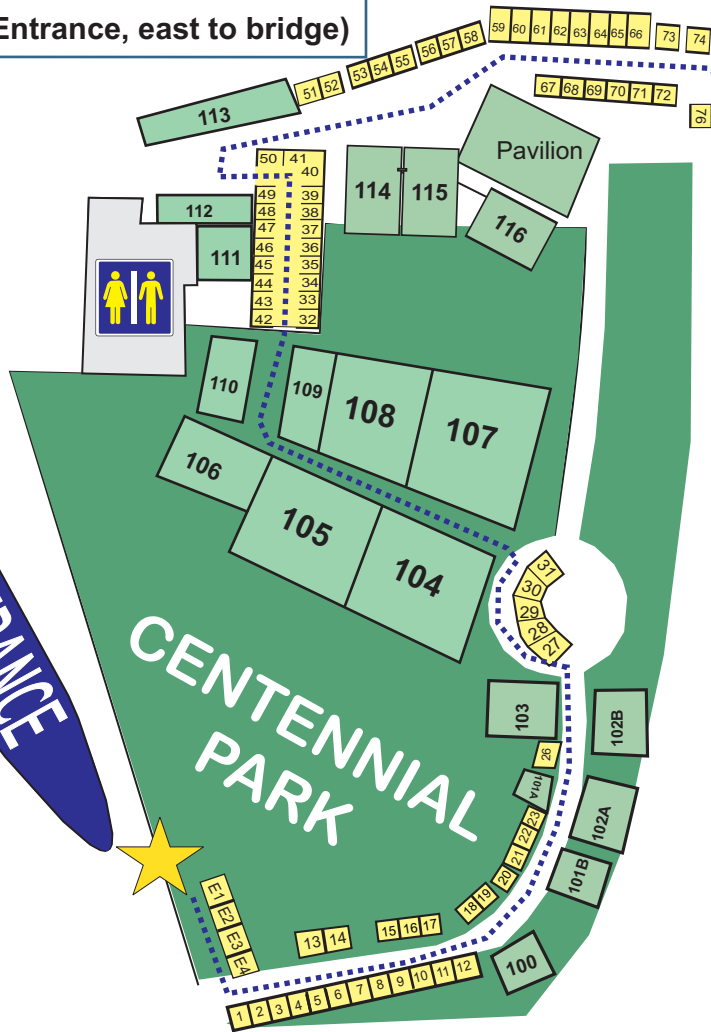

46 ANNUAL FORT MYERS BOAT SHOW

- Walking Path
- Booth Display
- Dry Boat Display
- Trailer Display
- Restrooms
- Food and Drinks

AREA 4

AREA 1

AREA 3

AREA 2

GO GoBoatingFlorida.com

FISHIN' FRANKS
FISHIN' VILLAGE
 SEMINARS - FISHING SIMULATOR
 CASTING POND
 TACKLE SHOW

AREA 1 (Show Entrance, east to bridge)

SHOW ENTRANCE

AREA 2 (Under Bridge & Heitman St.)

FISHIN' FRANKS

FISHIN' VILLAGE

**Hundreds of Rods, Reels & Lures
Seminars - Simulators - Casting**

AREA 3 (Centennial Park)

AREA 4 (Edwards Drive & Yacht Basin)